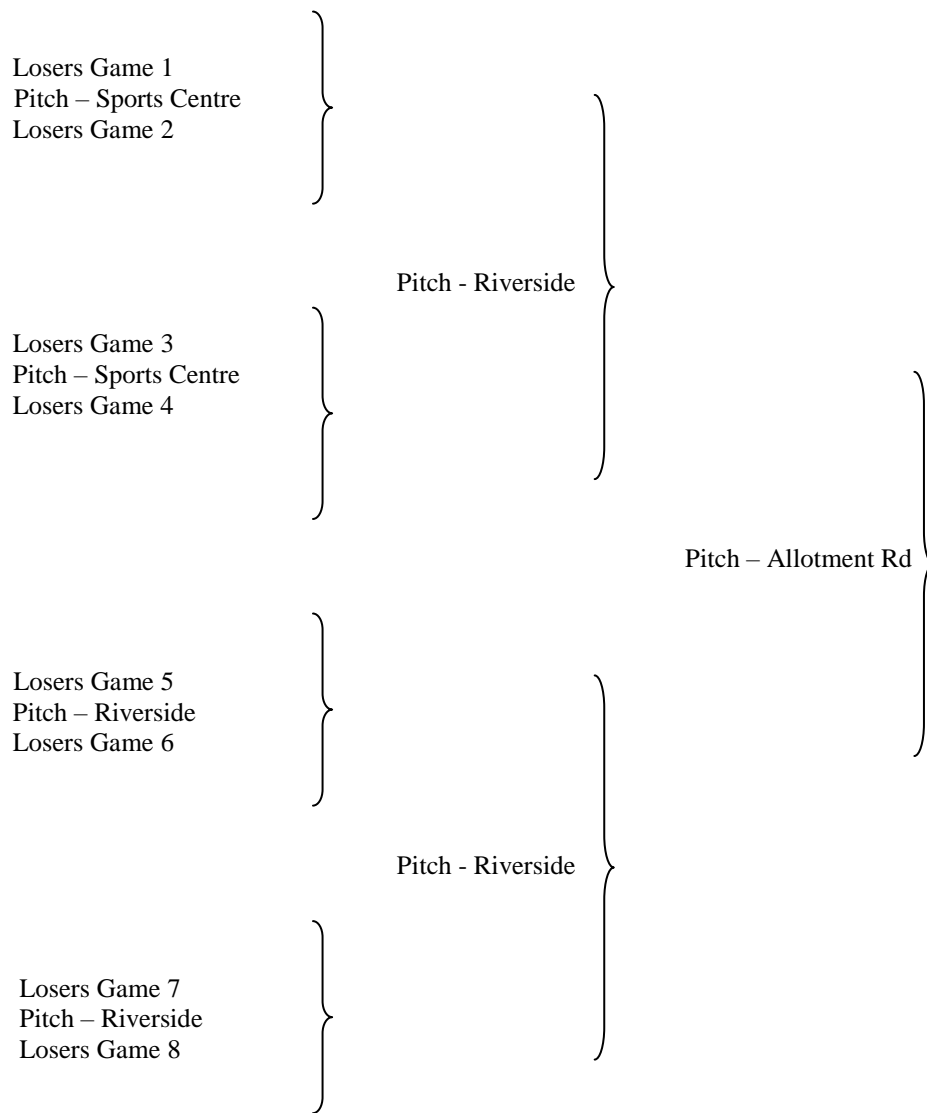

President's Cup – Sponsored by Trophyman

Round 1 Monday 23rd May	Round 2 Monday 12th June	Semi – Final Monday 3rd July	Final Thursday 3rd August
Game 1 Southampton Pitch - Riverside W.E Saints	Pitch – Sports Centre	Pitch - Sports Centre	Pitch – Ageas Bowl
Game 2 W.E Panthers Pitch - Riverside Ericsson			
Game 3 Community Pitch - Sports Centre Old Netley & Highfield	Pitch – Sports Centre		
Game 4 BAT Pitch - Millbrook FYEO			
Game 5 HCE Pitch - Sports Centre NATS	Pitch – Riverside	Pitch - Sports Centre	
Game 6 Newport Gents Pitch - Lordshill Carnival			
Game 7 Old Mutual Wealth Pitch - Parks MSCC	Pitch – Riverside		
Game 8 HE Hawks Pitch - Sports Centre Sarisbury			

Harold Diaper Cup - Sponsored by SECL

1st Round
Monday 19th June

Semi Final
Monday 17th July

Final
Wednesday 2nd August

For cup games players must be registered in accordance with "Rule 12".
Rained off games to be played the following Monday at the same venue – unless otherwise notified
All cup games to be played at neutral grounds